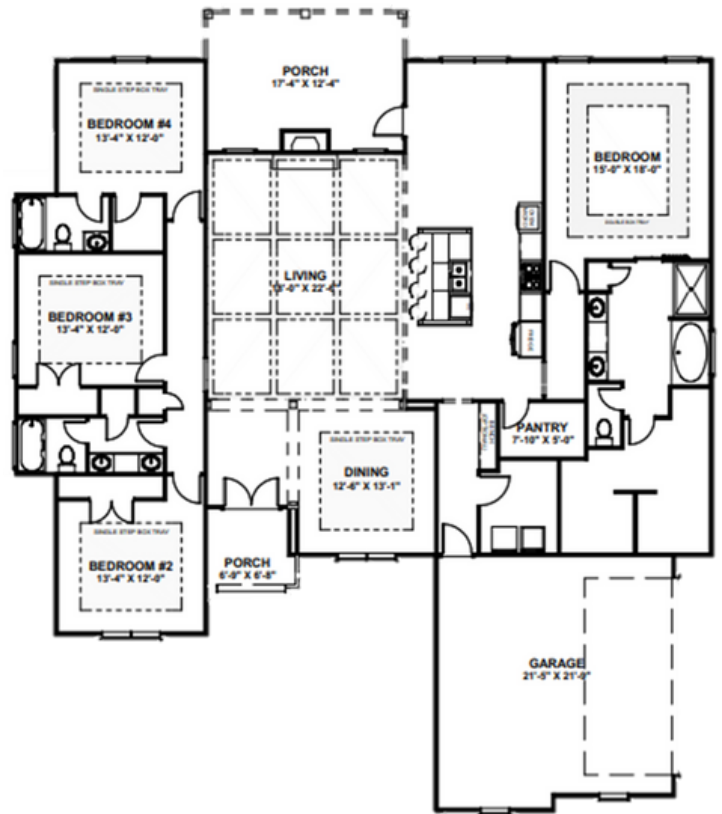

THE COLEMAN

AT RIVERBEND NORTH

OPTION A

OPTION B

OPTION C

CALL US TODAY!

+478-322-0028 | WCHHOME.COM

4 BEDROOMS

DINING ROOM

2830 SQFT